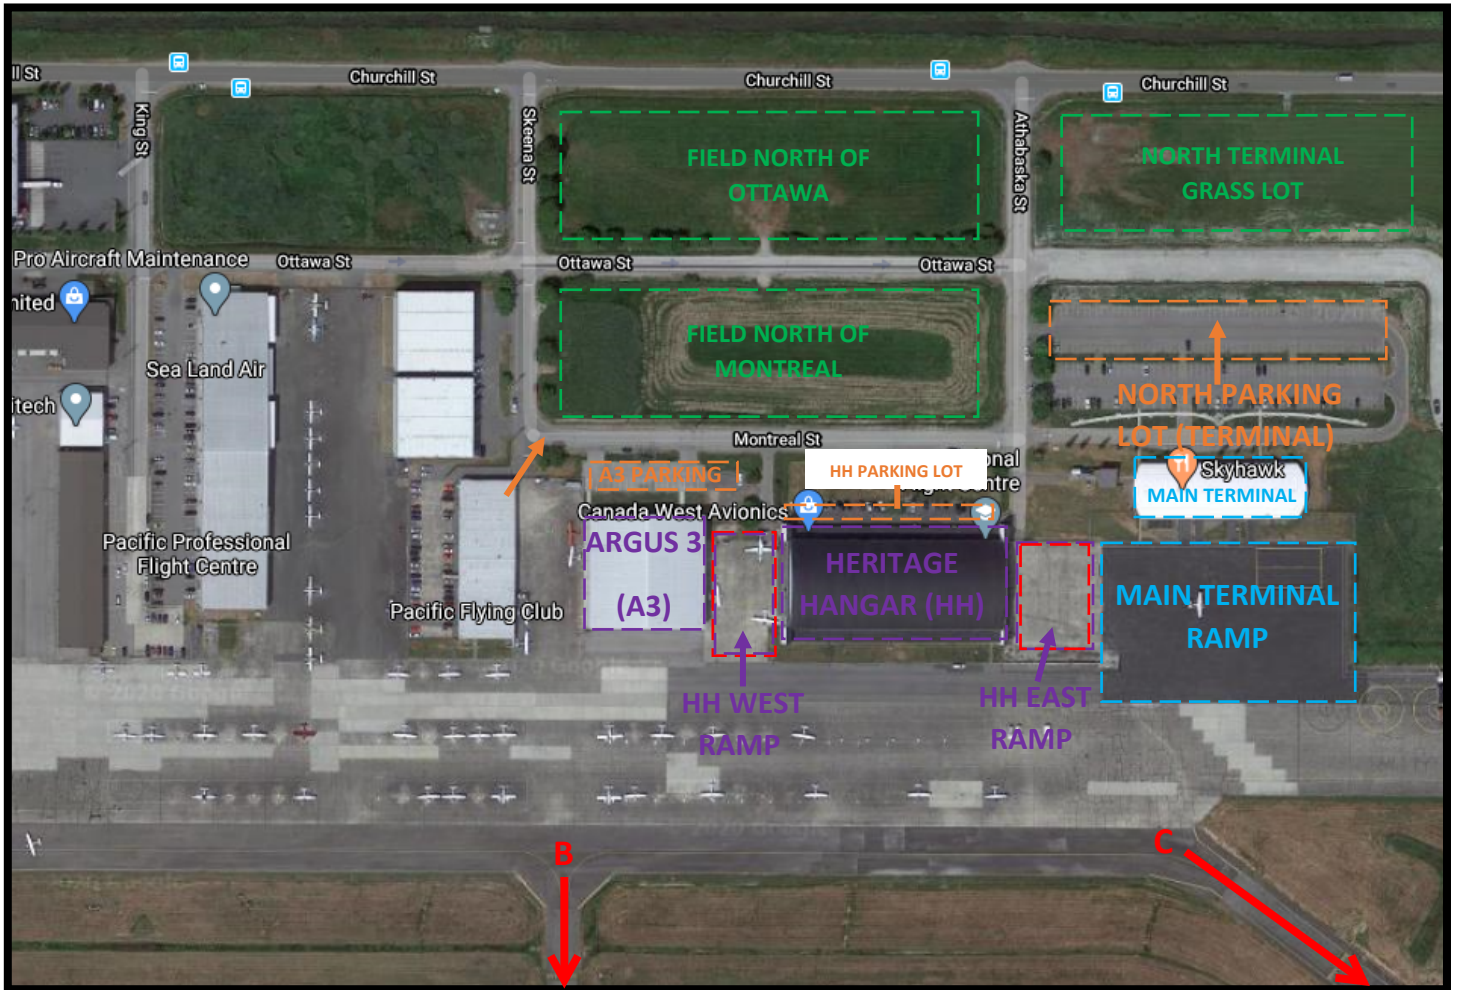

Filming Rates at the Boundary Bay Airport

Appendix 1 – Airport Map

KEY:

- GRASS PARKING (FIELD NORTH OF OTTAWA, FIELD NORTH OF MONTREAL, NORTH TERMINAL GRASS LOT)
- PAVED PARKING (NORTH PARKING LOT – TERMINAL, NORTH PARKING LOT – HH, ARGUS 3 PARKING LOT)
- TAXIWAY(s) (A, B, C, D, E, F, G, H)
- RUNWAY(s) (13/31 & 07/25)
- MAIN TERMINAL & MAIN TERMINAL RAMP
- HERITAGE HANGER (HH), ■ HH WEST & EAST RAMP, ARGUS 3 (A3)

Filming Rates at the Boundary Bay Airport

Appendix 1-a – Terminal/Parking/Locations Map

KEY:

GRASS PARKING (FIELD NORTH OF OTTAWA, FIELD NORTH OF MONTREAL, NORTH TERMINAL GRASS LOT)

PAVED PARKING (NORTH PARKING LOT – TERMINAL, NORTH PARKING LOT – HH, ARGUS 3 PARKING LOT)

TAXIWAY(s) (B & C)

MAIN TERMINAL & MAIN TERMINAL RAMP

HERITAGE HANGER (HH), HH WEST & EAST RAMP, ARGUS 3 (A3)