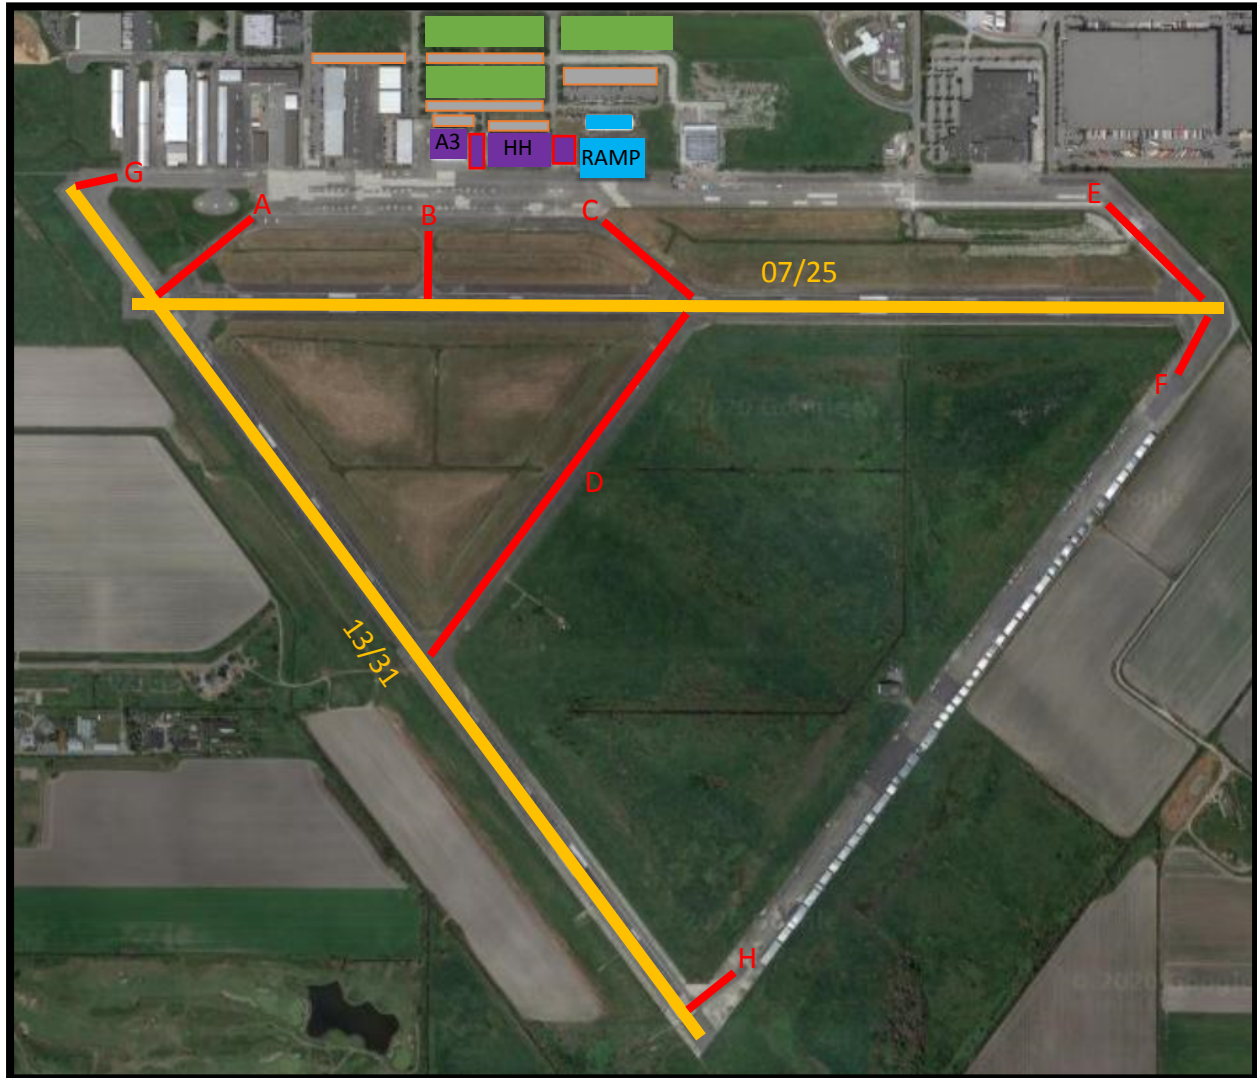

Filming Rates at the Boundary Bay Airport

Appendix 1 – Airport Map

KEY:

- GRASS PARKING (FIELD NORTH OF OTTAWA, FIELD NORTH OF MONTREAL, NORTH TERMINAL GRASS LOT)
- PAVED PARKING (NORTH PARKING LOT – TERMINAL, NORTH PARKING LOT – HH, ARGUS 3 PARKING LOT)
- TAXIWAY(s) (A, B, C, D, E, F, G, H)
- RUNWAY(s) (13/31 & 07/25)
- MAIN TERMINAL & MAIN TERMINAL RAMP
- HERITAGE HANGER (HH), ■ HH WEST & EAST RAMP, ARGUS 3 (A3)

Filming Rates at the Boundary Bay Airport

Appendix 1-a – Terminal/Parking/Locations Map

KEY:

GRASS PARKING (FIELD NORTH OF OTTAWA, FIELD NORTH OF MONTREAL, NORTH TERMINAL GRASS LOT)

PAVED PARKING (NORTH PARKING LOT – TERMINAL, NORTH PARKING LOT – HH, ARGUS 3 PARKING LOT)

TAXIWAY(s) (B & C)

MAIN TERMINAL & MAIN TERMINAL RAMP

HERITAGE HANGER (HH), HH WEST & EAST RAMP, ARGUS 3 (A3)